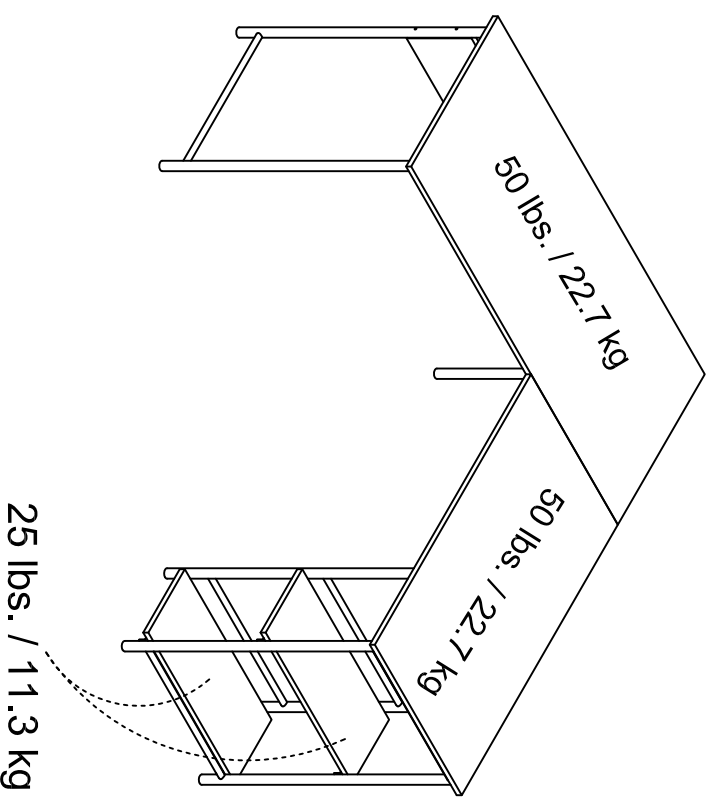

# 9689891COM,9689919COM L Desk

**Wood Breakdown:**  
 Wood 82.6% ,Steel 17.4%  
 Total storage: 10 cubic feet

**Overall Product Size:**  
 55.99" W x 47.6" D x 29.8" H  
 142cm W x 121cm D x 75.7cm H

**Maximum Weight Capacities**  
 Unit Weight: 49.15 lbs. (22.34kg)