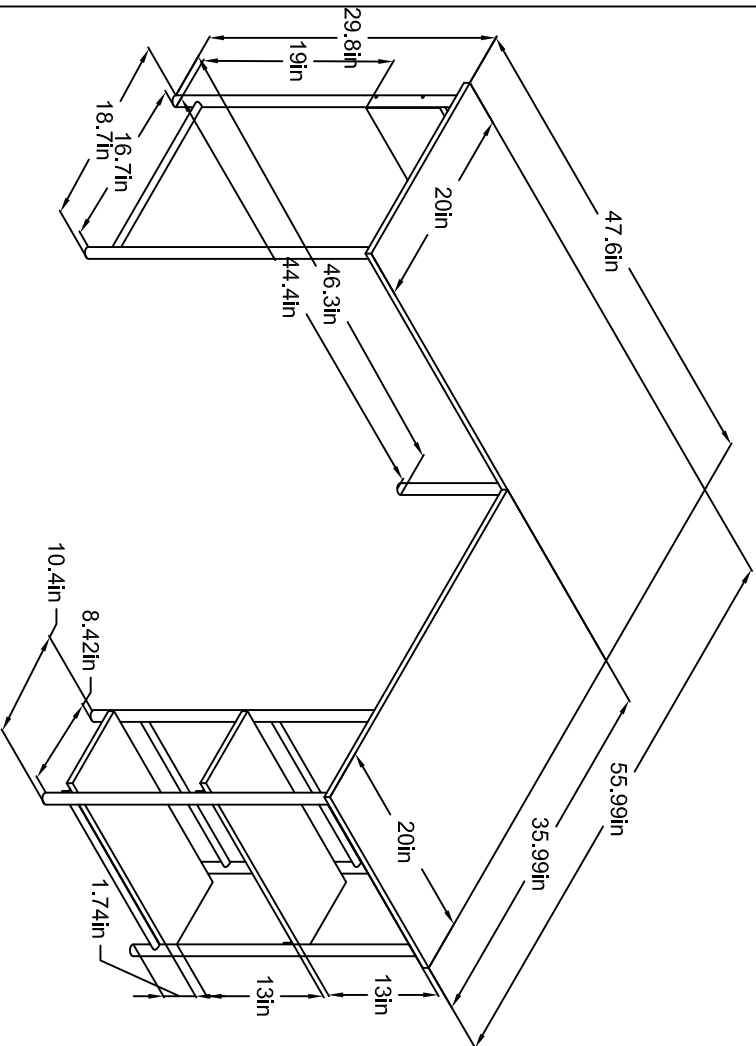

# 9689891COM,9689919COM L Desk

**Wood Breakdown:**  
 Wood 82.6% ,Steel 17.4%  
 Total storage: 10 cubic feet

**Overall Product Size:**  
 55.99" W x 47.6" D x 29.8" H  
 142cm W x 121cm D x 75.7cm H

**Maximum Weight Capacities**  
 Unit Weight: 49.15 lbs. (22.34kg)